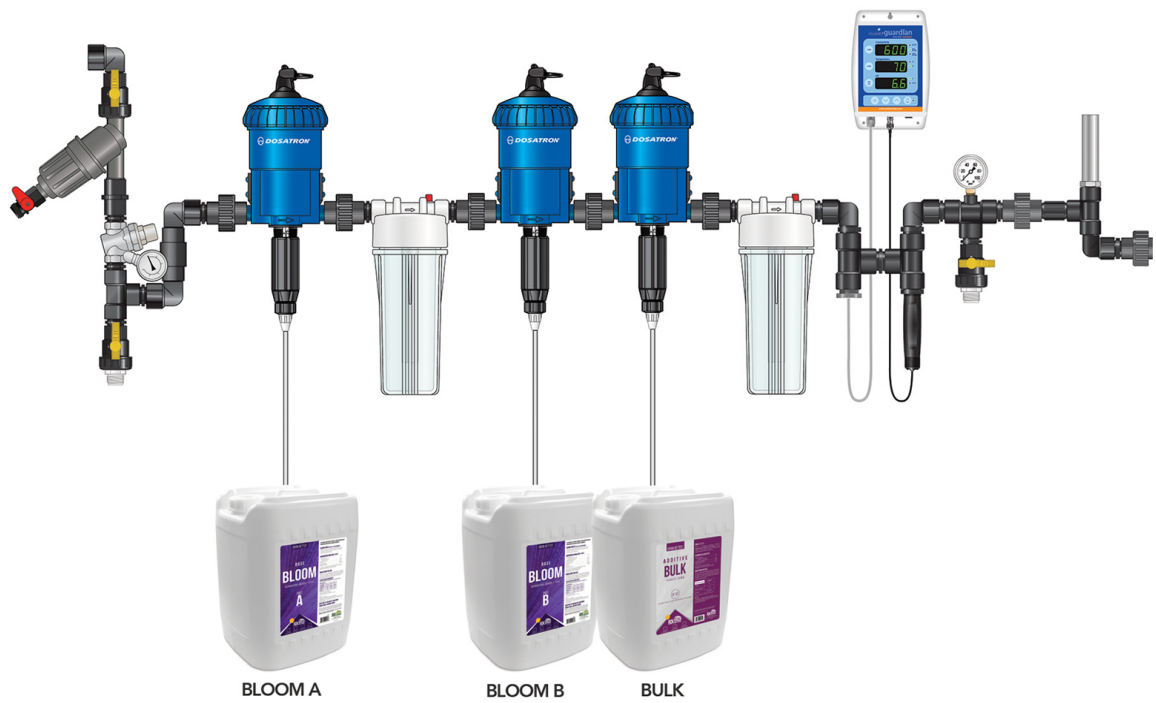

DOSATRON DIAGRAMS

Veg Stage

Flower Stage

RX Green – LO-FLO VEG NDS

RX Green – LO-FLO FLOWER NDS

RX Green – LO-FLO NDS for both VEG and FLOWER