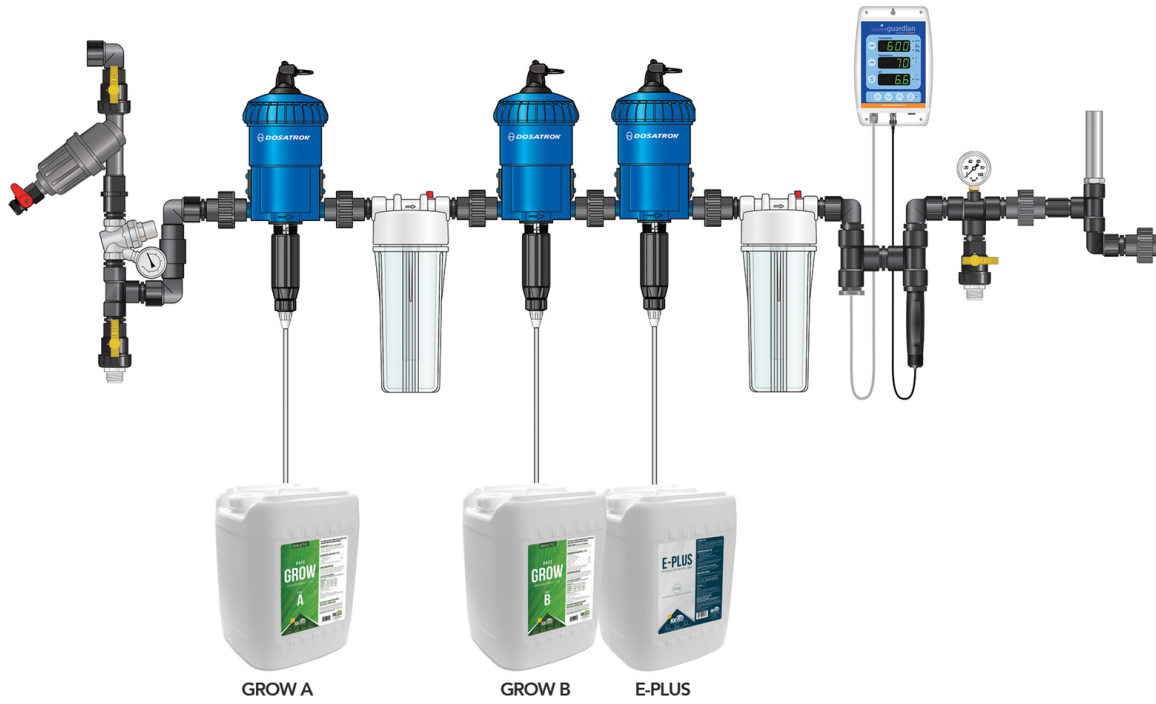

DOSATRON DIAGRAMS

Veg Stage

Flower Stage

RX Green – LO-FLO VEG NDS

RX Green – LO-FLO FLOWER NDS

RX Green – LO-FLO NDS for both VEG and FLOWER