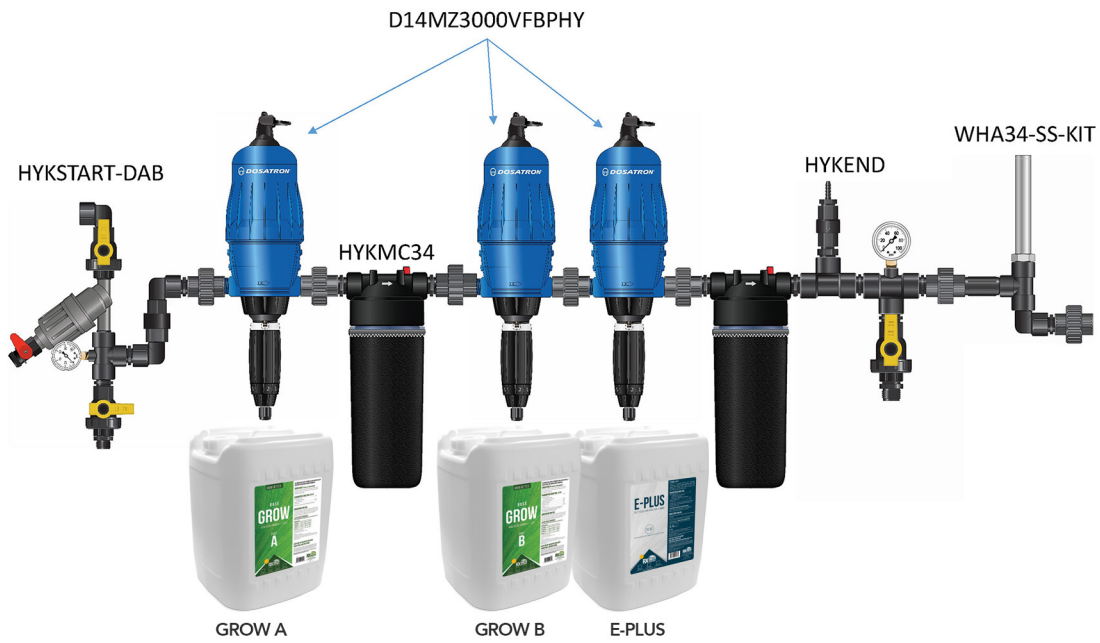

DOSATRON DIAGRAMS

Veg Stage

Flower Stage

RX Green – LO-FLO VEG NDS

RX Green – LO-FLO FLOWER NDS

RX Green – LO-FLO NDS for both VEG and FLOWER