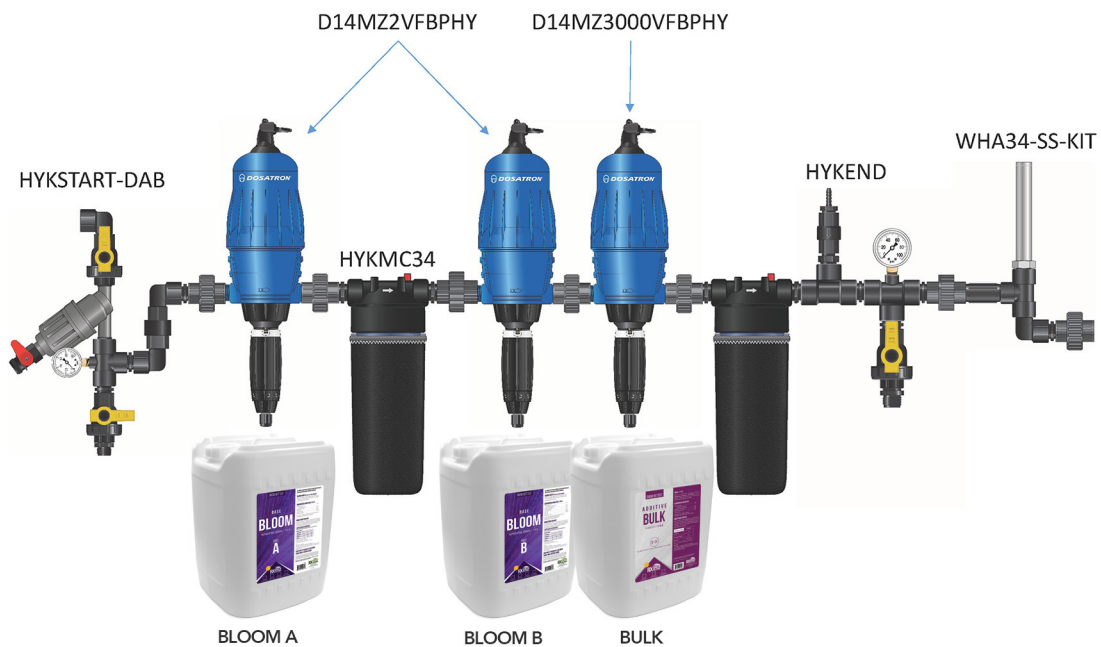

DOSATRON DIAGRAMS

Veg Stage

Flower Stage

RX Green – LO-FLO VEG NDS

RX Green – LO-FLO FLOWER NDS

RX Green – LO-FLO NDS for both VEG and FLOWER