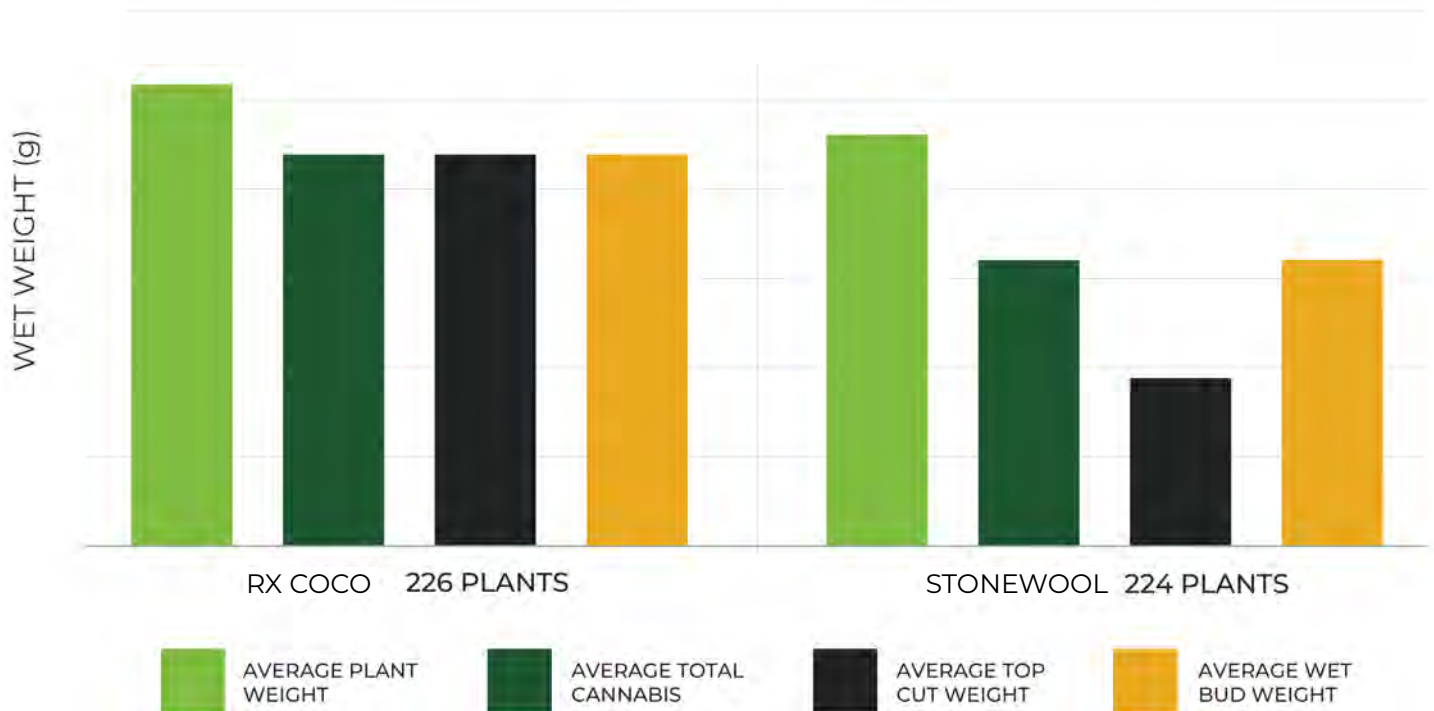

RTU VS STONEWOOL

PROVEN PERFORMANCE: RTU VS. STONEWOOL:

In a recent study comparing our RTU Coco Grow Bags to rockwool, the benefits of RTUs were clear:

- **40% Higher Yield:** Plants grown in RTU bags produced significantly more flower weight than those grown in rockwool.
- **60% Less Water Usage:** RTU bags require far less water, making them a more resource-efficient choice.
- **Superior Plant Growth Metrics:** RTU bags delivered higher average plant weight, higher total cannabis weight, higher top-cut weight, and higher wet bud weight.

RTU Coco Grow Bags are the clear choice if you're looking for a sustainable, high-performance growing medium that enhances both efficiency and profitability! Ready to make the switch? Contact us today to learn more about how RTU Coco Grow Bags can transform your cultivation operation.

RX GREEN COCO TEST - YIELDS

6/17/24-6/18/24

Talk to a cultivation expert and get your custom quote

www.rxgreentechnologies.com | info@rxgreentechnologies.com | 603-769-3450